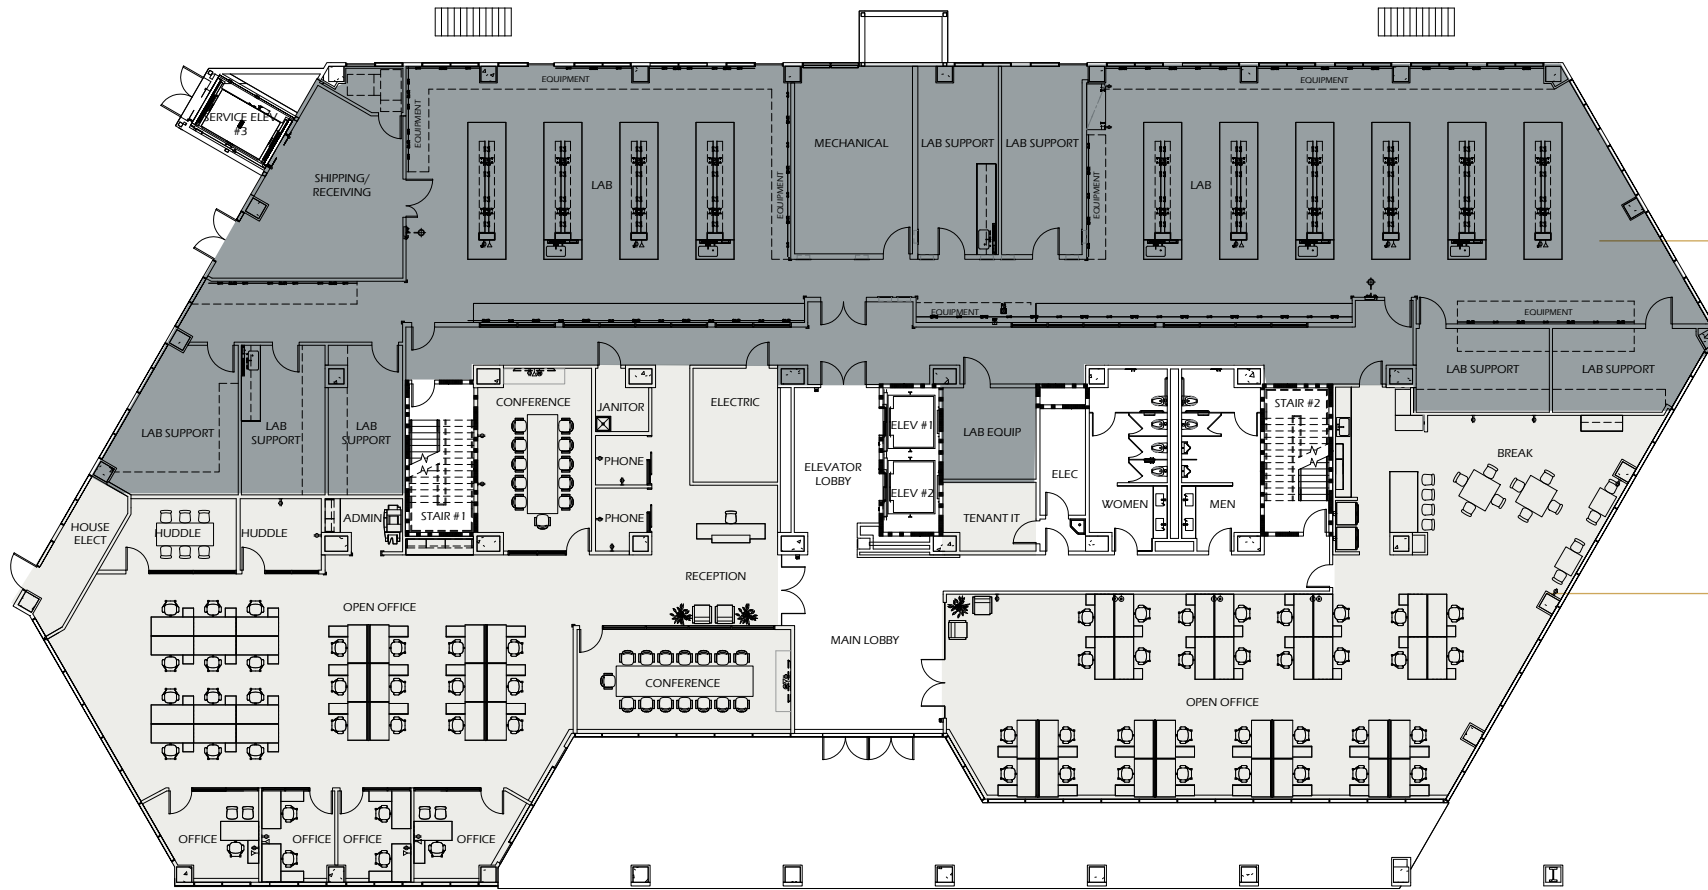

# 10201 Wateridge Circle

First Floor Spec Lab | 19,462 RSF

54% Lab | 46% Office

## LAB

- 7 Lab Support Rooms
- 10 Lab Benches
- 1 Private Shipping/Receiving
- (1) 6'0" fume hood

## OFFICE

- 4 Private Offices
- 48 Workstations
- 2 Conference Rooms
- 1 Break Area
- 2 Huddle Rooms
- 2 Phone Rooms
- 2 Copy Areas
- Reception