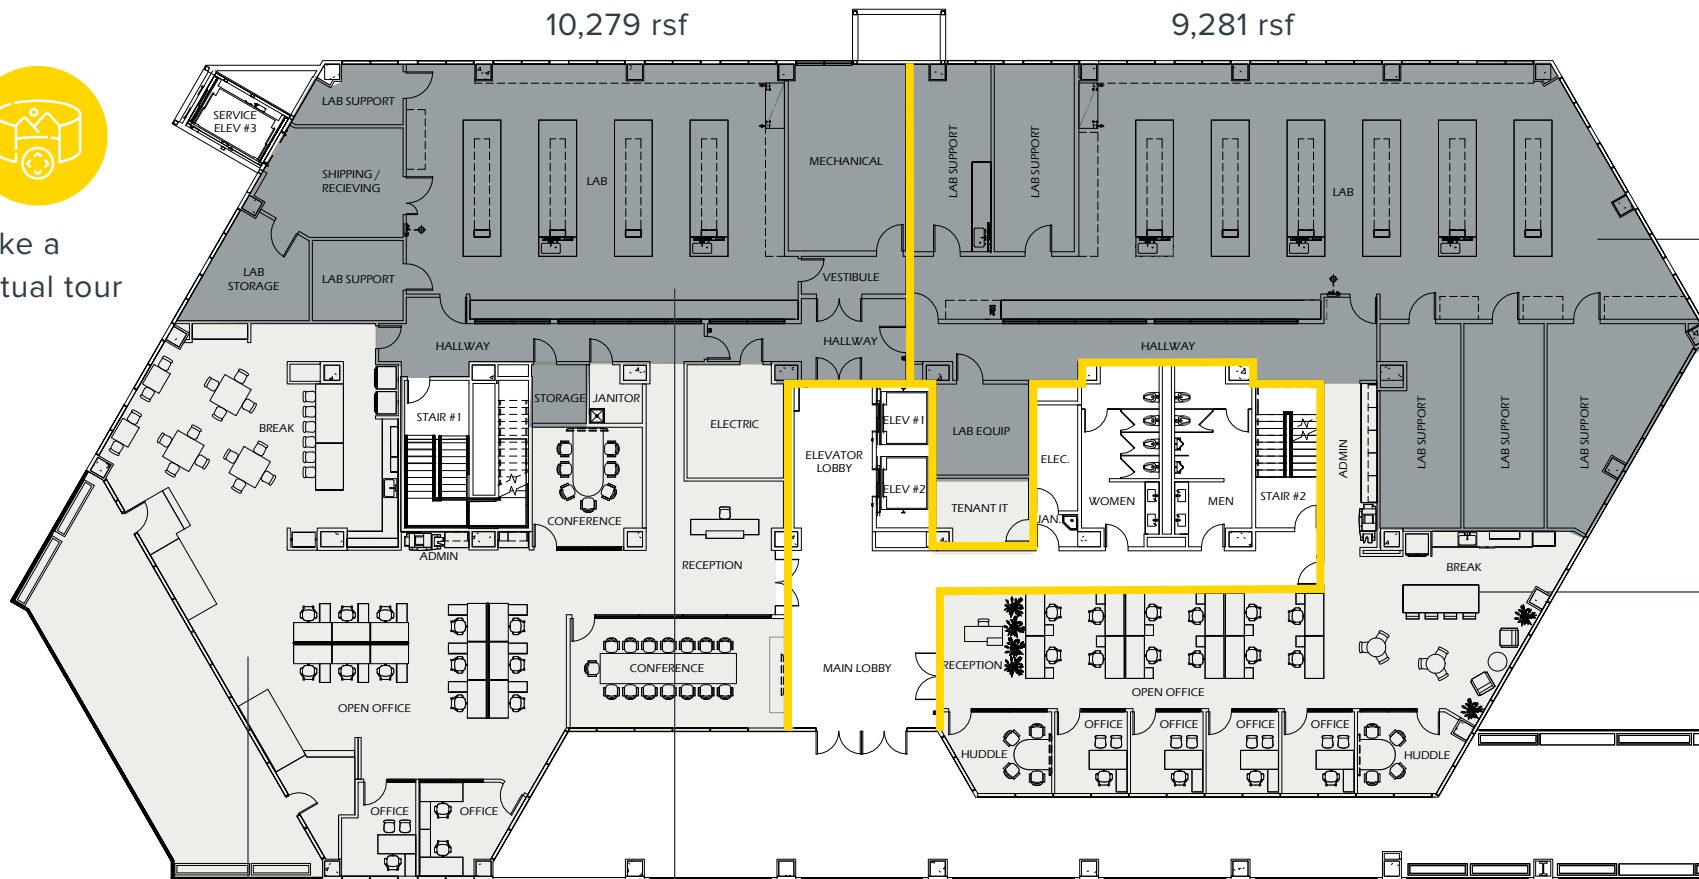

10201 Wateridge Circle

Third Floor Spec Lab just complete | 19,560 RSF

56% Lab | 44% Office

Take a virtual tour

LAB

- 5 Lab Support Rooms
- 6 Lab Benches

OFFICE

- 4 Private Offices
- 12 Workstations
- Break Area
- 2 Huddle Rooms
- Copy Area
- Reception

OFFICE

- 2 Private Offices
- 12 Workstations
- 2 Conference Rooms
- Break Area
- Copy Area
- Reception

LAB

- 2 Lab Support Rooms
- 4 Lab Benches
- Private Shipping/Receiving
- 6'0" fume hood