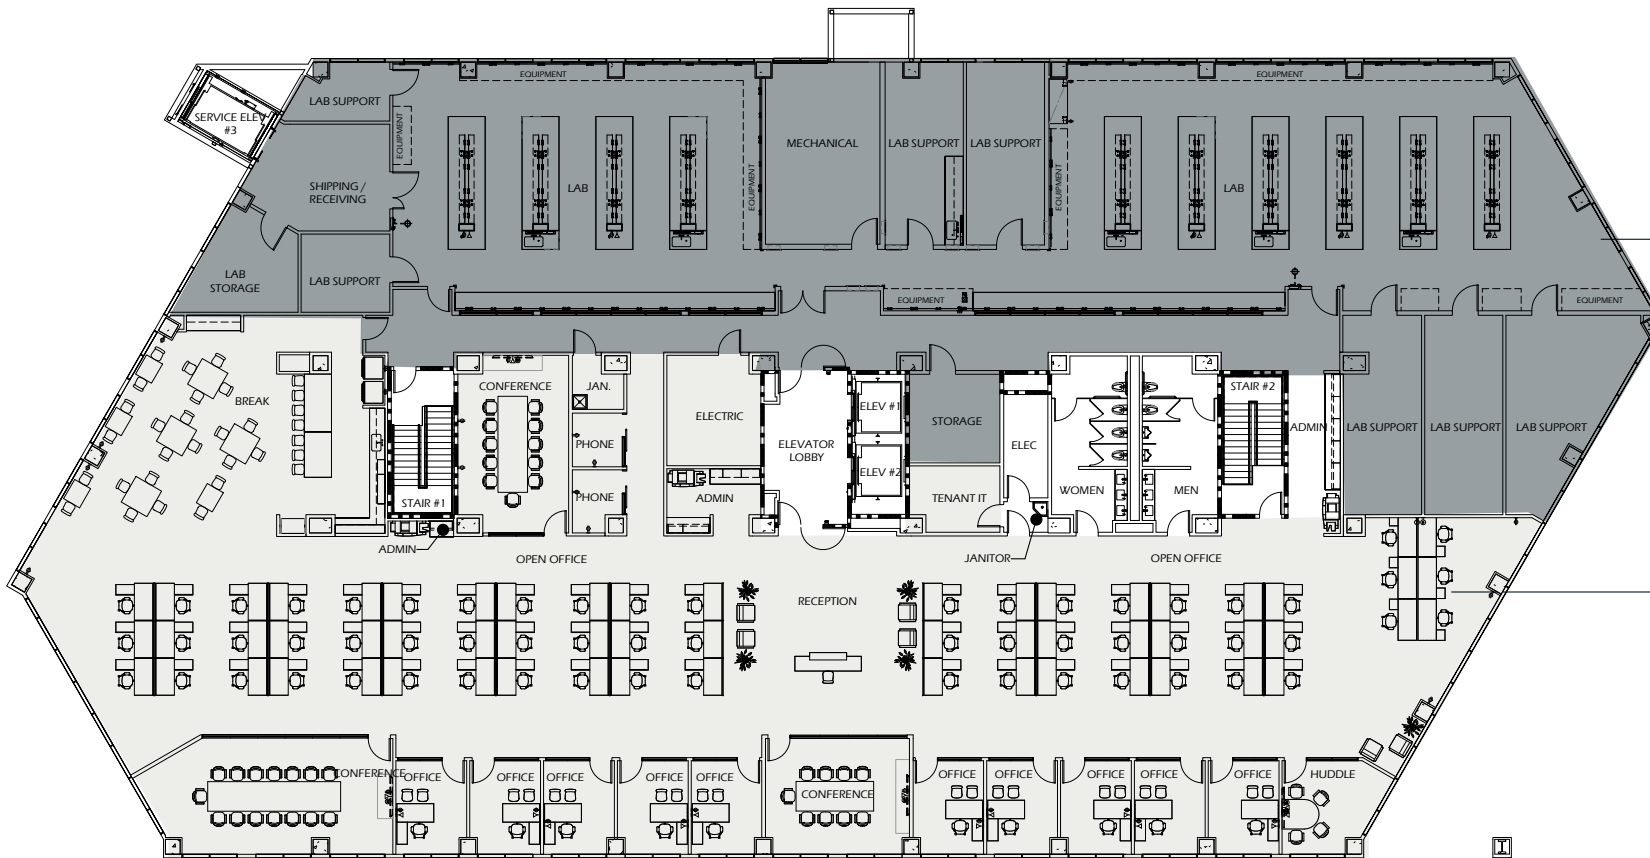

10201 Wateridge Circle

Second Floor Spec Lab just complete | 23,272 RSF

44% Lab | 56% Office

LAB

- 7 Lab Support Rooms
- 10 Lab Benches
- 1 Shipping/Receiving
- (1) 6'0" fume hood

OFFICE

- 10 Private Offices
- 60 Workstations
- 3 Conference Rooms
- 1 Break Area
- 1 Huddle Room
- 2 Phone Room
- 2 Copy Areas
- Reception